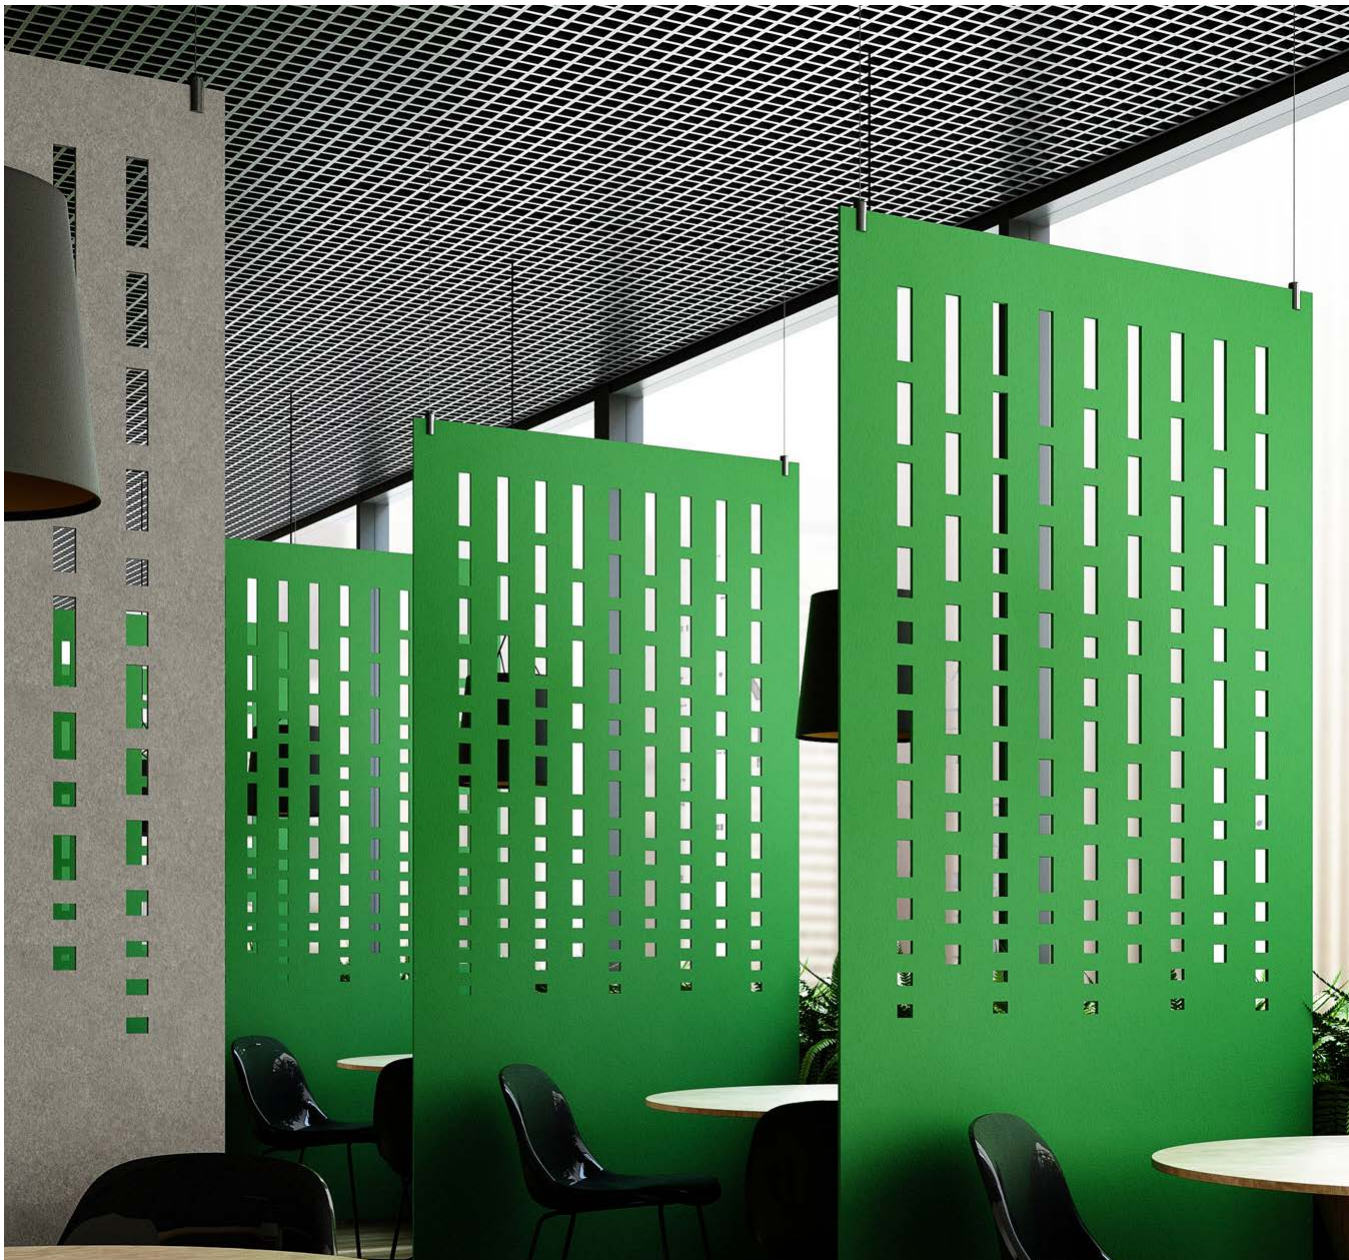

ADDO

MINIMALIST DESIGN MEETS ACOUSTIC PERFORMANCE

Addo dividers beautifully add visual and acoustic privacy, as well as color, energy and branding.

Available in 20 colors and one standard dimension:

- 92"Hx46"L
- Custom sizes available.

PRODUCT SPECIFICATIONS

- Choose from 20 available colors
- Designs that will enhance your workspace
- Make your open office look good
- Improve the acoustic environment
- Easy to install

Custom design and configuration options