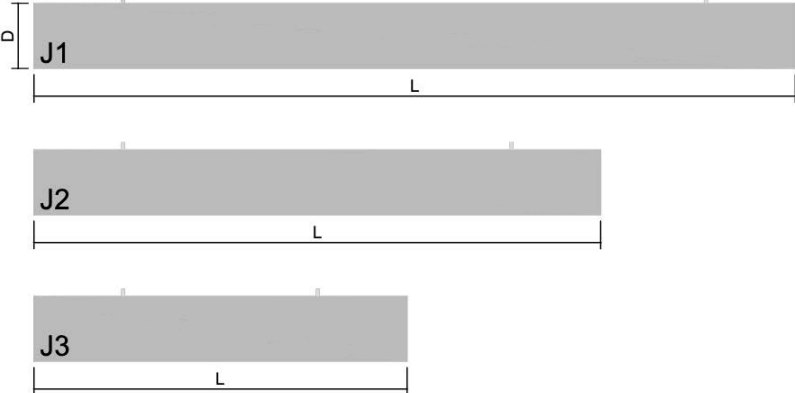

PRODUCT SPECIFICATIONS

SECTION

ELEVATION

Custom design and configuration options

INSTALLATION