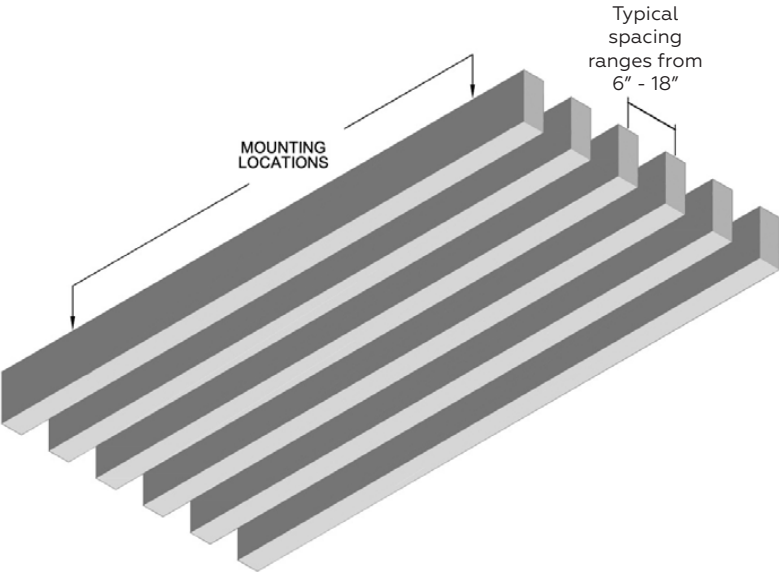

JOIST

MINIMALIST DESIGN MEETS ACOUSTIC PERFORMANCE

Joist provides a uniquely effective baffle design with a low-profile aesthetic, designed especially for spaces with low, hard ceilings where standard baffles or clouds aren't an option.

Introducing three new woodgrain finishes for a natural look. Also available in 20 standard colors and three standard dimensions:

- 7"Hx48"Lx2.75"D
- 7"Hx72"Lx2.75"D
- 7"Hx96"Lx2.75"D
- Typical spacing 6" to 18"
- Custom sizes available

PRODUCT SPECIFICATIONS

SECTION

ELEVATION

Custom design and configuration options

INSTALLATION

Joist comes in 23 standard colors.

TECHNICAL SPECIFICATIONS

Absorption