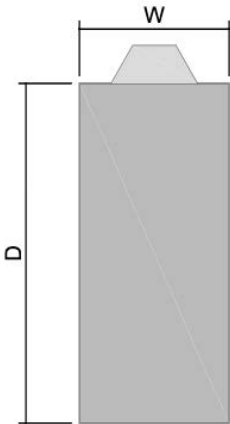

PRODUCT SPECIFICATIONS

SECTION