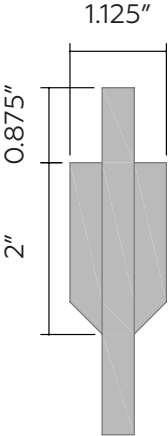

PRODUCT SPECIFICATIONS

PROFILE

U-Channel/Magnet Lock Mount