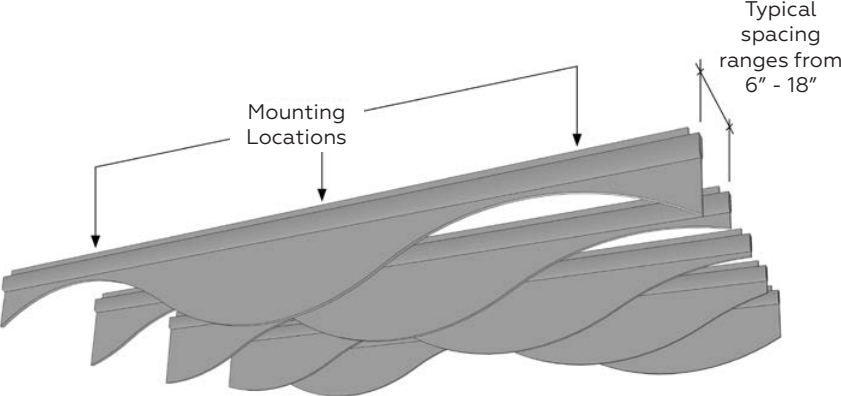

Available in 20 colors and six standard dimensions:

- 8"Hx48"L
- 8"Hx72"L
- 8"Hx96"L
- 12"Hx48"L
- 12"Hx72"L
- 12"Hx96"L
- Typical spacing 6" to 18"
- Custom sizes available.

PRODUCT SPECIFICATIONS

PROFILE

U-Channel/Magnet Lock Mount

Custom design and configuration options

Acoustic panel detail

ELEVATION

INSTALLATION

20 standard colors. Custom options available.

TECHNICAL SPECIFICATIONS

Absorption