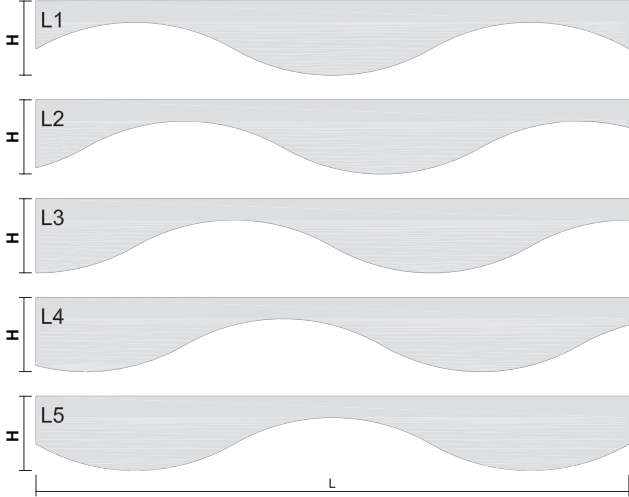

PRODUCT SPECIFICATIONS

PROFILE

U-Channel/Magnet Lock Mount

Custom design and configuration options

Acoustic panel detail

ELEVATION

INSTALLATION