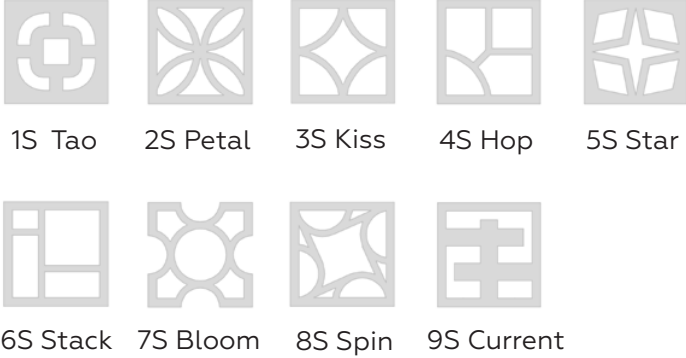

- Available in 18 unique designs and 20 colors
- 2 standard layouts and sizes: 8", 12" squares and 8"x16", 12"x24" rectangles.
- Custom sizes and designs available. Mix and match designs, sizes, and colors to customize your Rumur wall.

Acoustic panel detail

DESIGNS

Square

Rectangle

Rumur comes in 20 standard colors.

24 SNOW

43 IVORY

17 BEACH