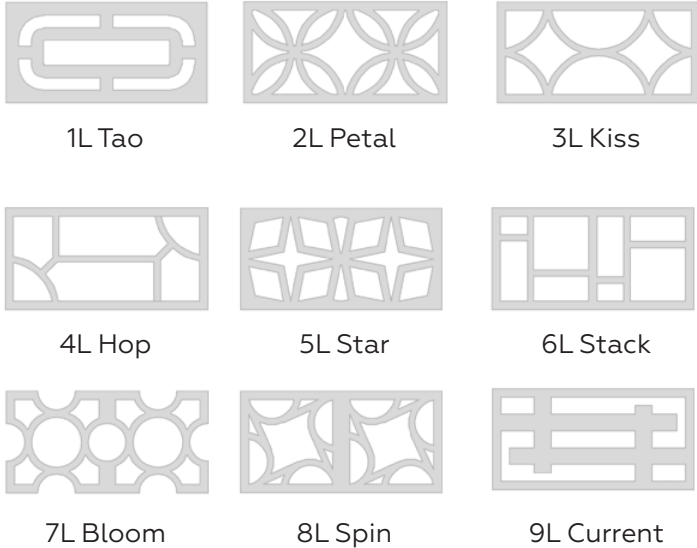

- Available in 18 unique designs and 20 colors
- 2 standard layouts and sizes: 8", 12" squares and 8"x16", 12"x24" rectangles.
- Custom sizes and designs available. Mix and match designs, sizes, and colors to customize your Rumur wall.

Acoustic panel detail

DESIGNS

Square

Rectangle

Rumur comes in 20 standard colors.

24 SNOW

43 IVORY

17 BEACH