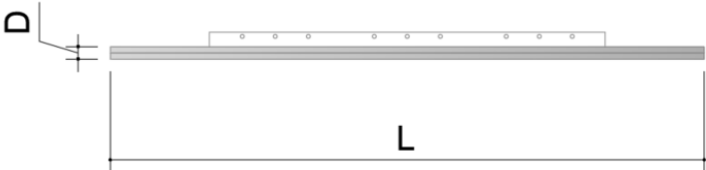

PRODUCT SPECIFICATIONS

ELEVATION

FRONT VIEW

SIDE VIEW

INSTALLATION