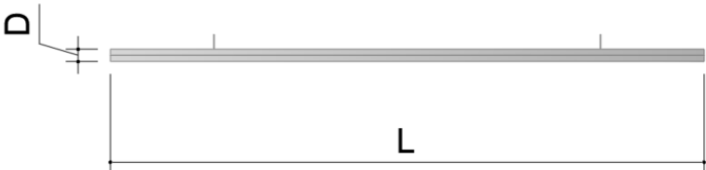

PRODUCT SPECIFICATIONS

ELEVATION

FRONT VIEW