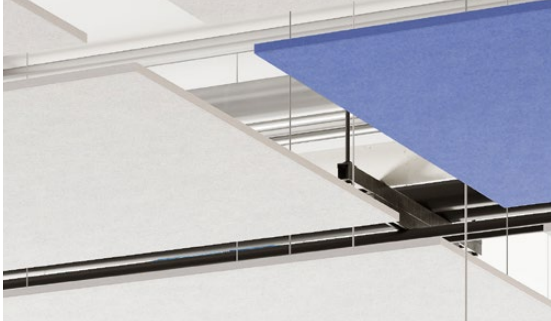

Acoustic panel detail