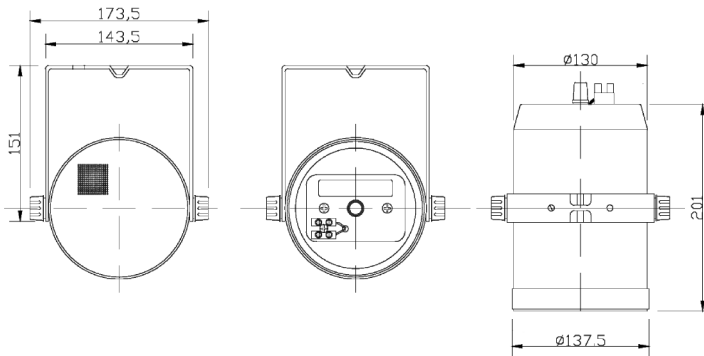

VA-DIRECT

VoiceArrest Speaker

The VA-DIRECT is a 25-volt system loudspeaker designed to generate the optimum masking sound for a variety of ceiling conditions. The design is ideal as a direct-field speaker, such as in open structure ceiling configurations.

Specifications	
Power	10 W
Line Voltage	25 V
Sensitivity	91 dB
Enclosure Material	Fireproof ABS plastic
Frequency Response	100 Hz to 10 kHz
Connectors	4mm (5/32") Screw terminals
Driver	13 cm (5") full range
Color	Black or White
Weight	1.6 kg (3.5 lbs)
Shipping Weight	1.8 kg (4 lbs)
Box Dimensions	18 x 18 x 29 cm (7 x 7 x 11½")