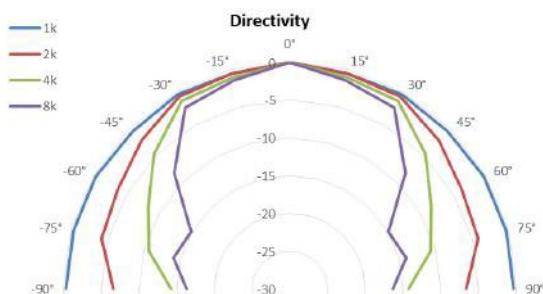

VA-DIRECT

VoiceArrest Speaker

The VA-DIRECT is a 25-volt system loudspeaker designed to generate the optimum masking sound for a variety of ceiling conditions. The design is ideal as a direct-field speaker, such as in open structure ceiling configurations.

Specifications	
Power	10 W
Line Voltage	25 V
Sensitivity	91 dB
Enclosure Material	Fireproof ABS plastic
Frequency Response	100 Hz to 10 kHz
Connectors	4mm (5/32") Screw terminals
Driver	13 cm (5") full range
Color	Black or White
Weight	1.6 kg (3.5 lbs)
Shipping Weight	1.8 kg (4 lbs)
Box Dimensions	18 x 18 x 29 cm (7 x 7 x 11½")