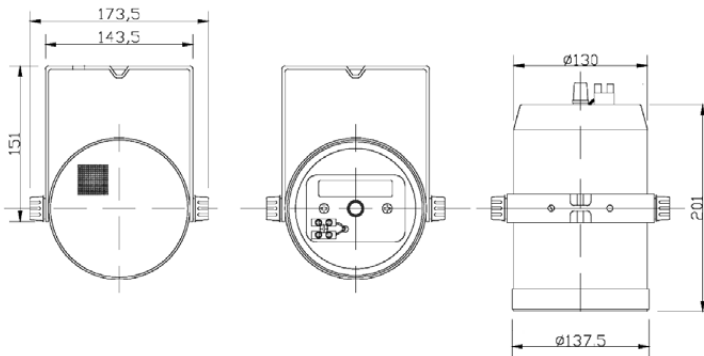

VA-DIRECT

VoiceArrest Speaker

The VA-DIRECT is a 25-volt system loudspeaker designed to generate the optimum masking sound for a variety of ceiling conditions. The design is ideal as a direct-field speaker, such as in open structure ceiling configurations.

Specifications	
Power	10 W
Line Voltage	25 V
Sensitivity	91 dB
Enclosure Material	Fireproof ABS plastic
Frequency Response	100 Hz to 10 kHz
Connectors	4mm (5/32") Screw terminals
Driver	13 cm (5") full range
Color	Black or White
Weight	1.6 kg (3.5 lbs)
Shipping Weight	1.8 kg (4 lbs)
Box Dimensions	18 x 18 x 29 cm (7 x 7 x 11½")