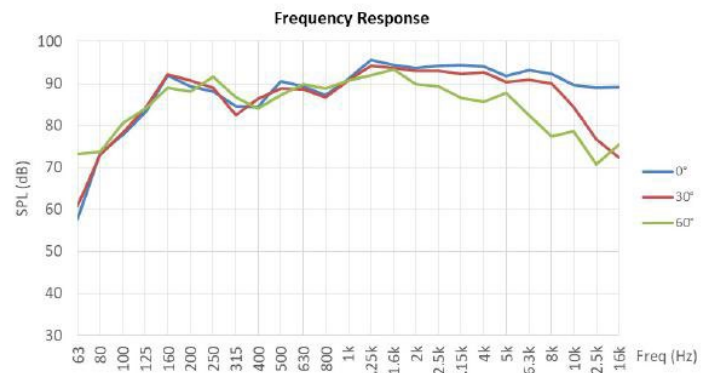

VA-DIRECT

VoiceArrest Speaker

The VA-DIRECT is a 25-volt system loudspeaker designed to generate the optimum masking sound for a variety of ceiling conditions. The design is ideal as a direct-field speaker, such as in open structure ceiling configurations.

Specifications	
Power	10 W
Line Voltage	25 V
Sensitivity	91 dB
Enclosure Material	Fireproof ABS plastic
Frequency Response	100 Hz to 10 kHz
Connectors	4mm (5/32") Screw terminals
Driver	13 cm (5") full range
Color	Black or White
Weight	1.6 kg (3.5 lbs)
Shipping Weight	1.8 kg (4 lbs)
Box Dimensions	18 x 18 x 29 cm (7 x 7 x 11½")