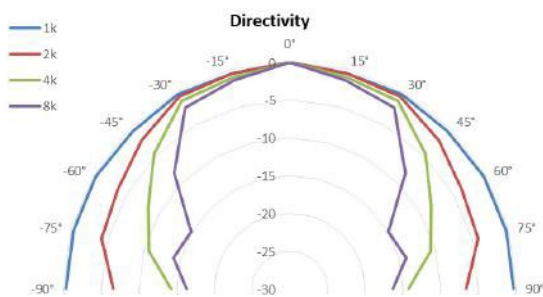

VA-DIRECT

VoiceArrest Speaker

The VA-DIRECT is a 25-volt system loudspeaker designed to generate the optimum masking sound for a variety of ceiling conditions. The design is ideal as a direct-field speaker, such as in open structure ceiling configurations.

Specifications	
Power	10 W
Line Voltage	25 V
Sensitivity	91 dB
Enclosure Material	Fireproof ABS plastic
Frequency Response	100 Hz to 10 kHz
Connectors	4mm (5/32") Screw terminals
Driver	13 cm (5") full range
Color	Black or White
Weight	1.6 kg (3.5 lbs)
Shipping Weight	1.8 kg (4 lbs)
Box Dimensions	18 x 18 x 29 cm (7 x 7 x 11½")